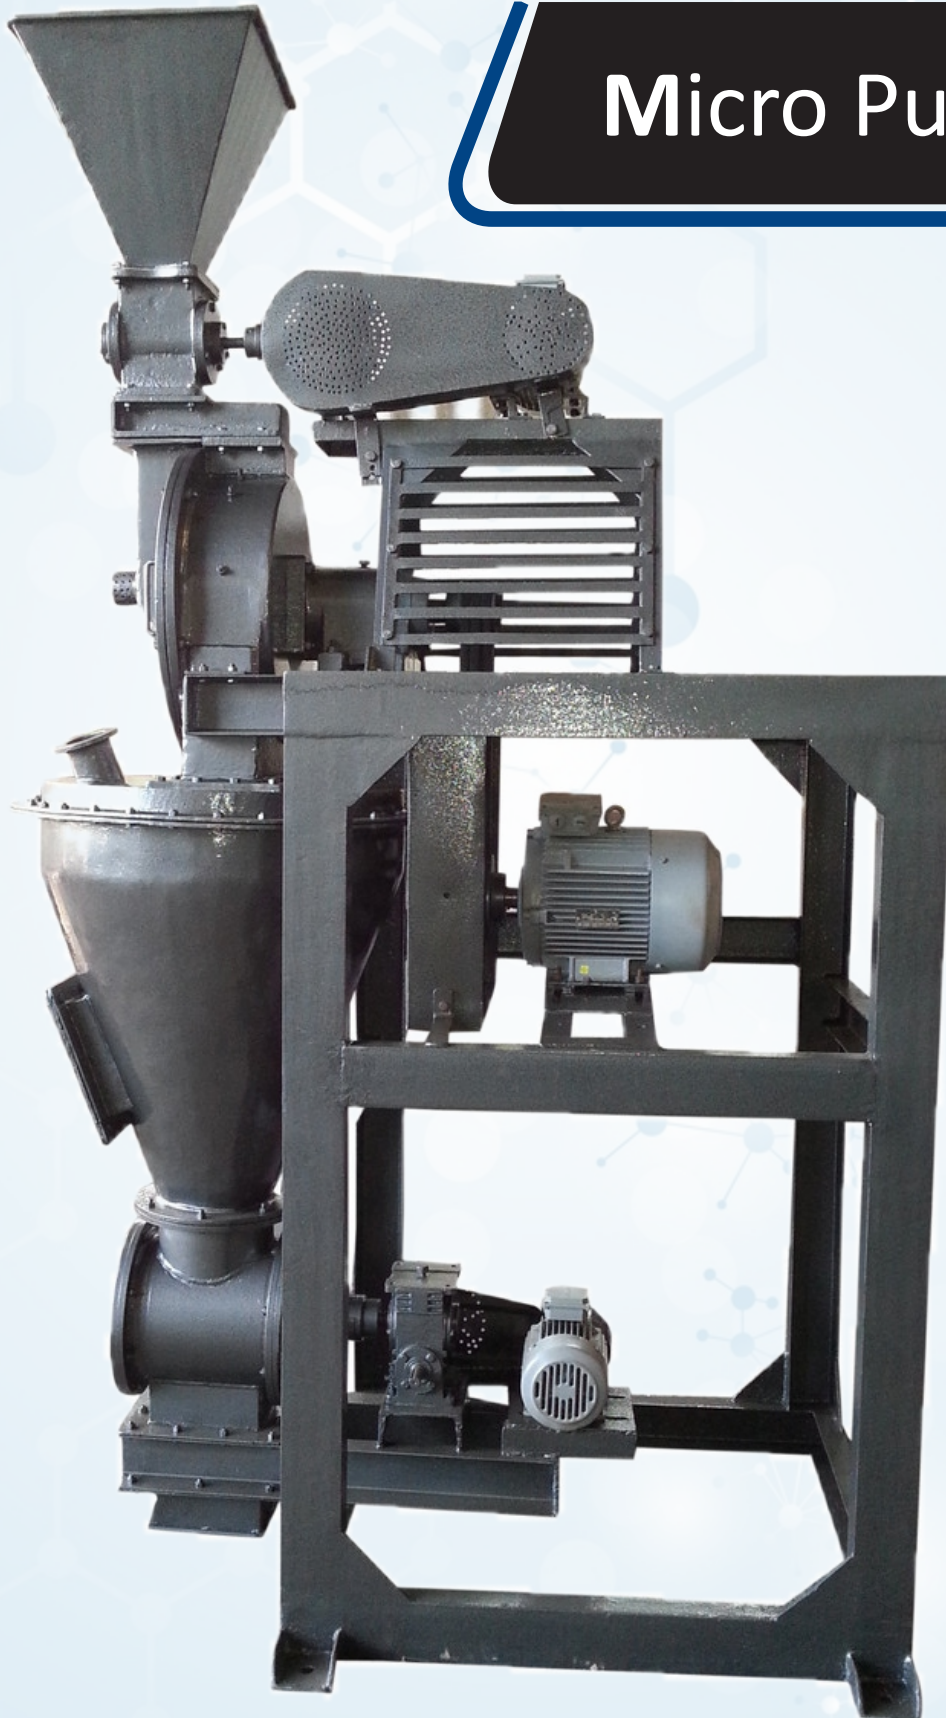

## Micro Pulverizer

# MICRO PULVERIZER

Micro Pulverizer is a versatile machine capable of **pulverizing, crushing and grinding** a variety of materials. **CHANDRATECH** Micro-Pulverizers have a long standing tracking record of providing consistently high quality grinding with very low maintenance issues. Our equipments have been engineered for even the most demanding applications and have proven performance over the past **25 years**. We serve a variety of industries like **pigments, dyes, pharmaceuticals, fertilizers** etc. to name a few. At **CHANDRATECH** we are committed to provide value to our customers and we pride ourselves in providing reliable, simple to operate, and cost effective machinery.

Crusher